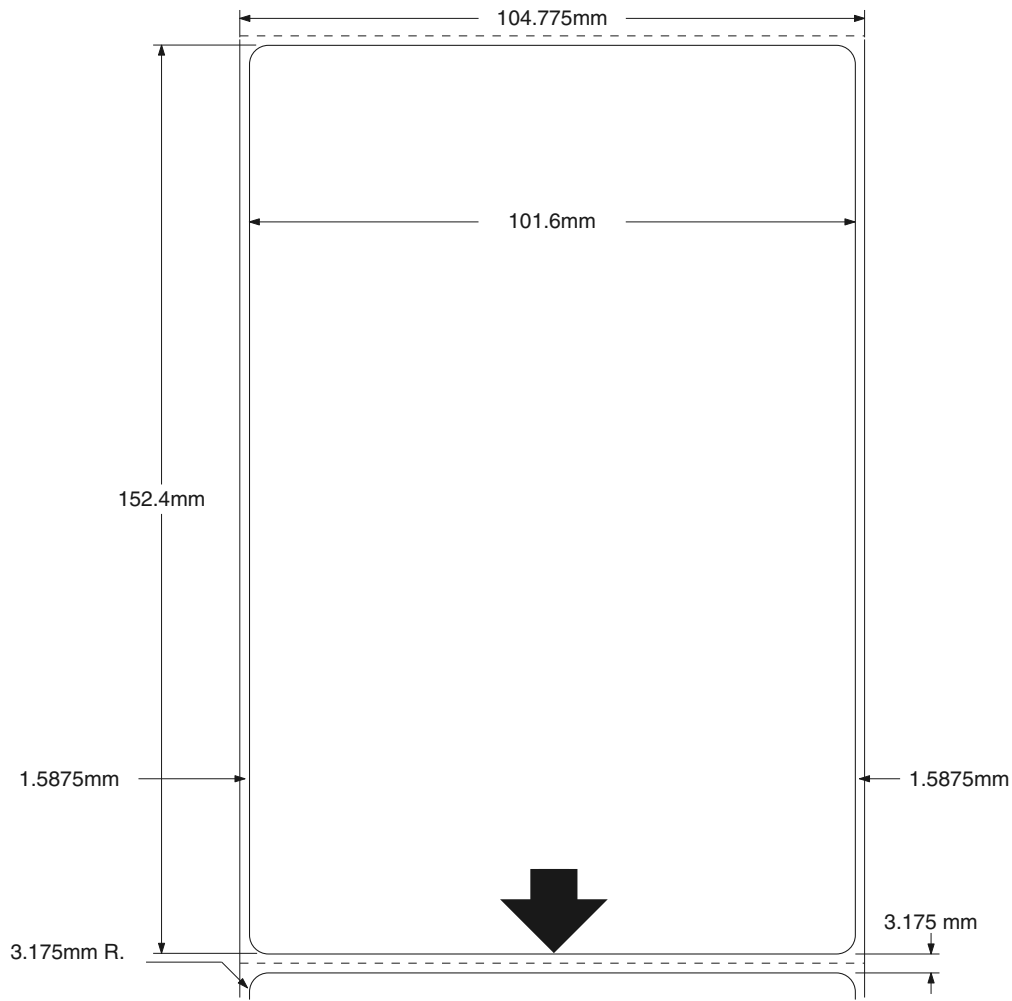

87985

Material: **Z-Perform 1000T (no shrinkwrap)**

Material code: **05147RM**

Quantity of labels per roll: **950**

Diameter of roll MUST NOT exceed: **8"**

Roll length: **147.80m** **484.92 ft**

Size: **101.6 x 152.4** mm's
4 x 6 inches

Main Die: 3332Z1		Remote Die: *0008F3	
No. Across	No. Back	Tooth Size	
3	2	98	

Addit'l Die: **3735Z1/A** Remote Die: ***5005Z1/A**
Perforation: **10** TPI x **1** mm Tie
To start and end with a: ☐ Cut ☐ Tie ☒ N/A

Core Size: **76.2 mm** Code: **TUBE003**
Zebra Core: ☒ Plain Core: ☐
Wound Inside: ☐ Wound Outside: ☒

Product		
Labelling:	If Turreted:	If Standard:
Inside Core:	Roll ID Label	Roll ID Label
End of Roll:	Turret Glue + Closure Label	Closure Label

Desiccant pack required: ☐ Yes ☒ No
UL / CSA label: ☐ Yes ☒ No
Approx. Weight of Roll: **2.28kg**
No. of rolls per box: **4**
Box Size: **16.5 x 8 x 8.5** Code: **BOX010**

Shrinkwrap: ☐ Bag: ☐ Box Only: ☒

Drawing to scale: ☐ Yes ☒ No
Measurement Tolerance: **±1/32"**
Colour Tolerance: **± Half a Pantone Colour**

Customer: _____ Date: _____
Approval: _____

Drawn by: **GR** Date: **8/11/00**
Revision: _____ Revision Date: **29/9/08**

Revised by: graham Internal
Printed out on: 03/09/2012 at: 09:39:26 by: production Revision No. **.05**

NB: THIS PROOF IS ONLY A VISUAL GUIDE, NOT FOR COLOUR MATCH, AND DOES NOT REPRESENT INKS ON FINAL SUBSTRATE.

ROLLS

© Copyright Zebra Technologies Europe Limited. All rights reserved.

DID YOU KNOW?
The recommended ribbons for this product are:

Premium: 5319 WAX
High Performance: 2100 WAX
Performance: 2300 WAX

Subject to printer type

DIRECTION LEADING OFF FINISHED ROLL - WOUND OUTSIDE

ZIP SHIP

FIXED BOX QUANTITIES: ☒